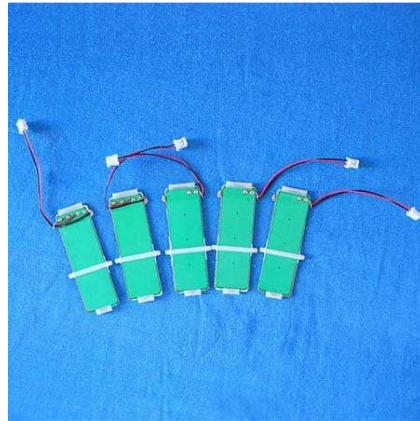

Product Name: Wac Data Boards 0379035

Product Code: 01448

Introduction:Wac Data Boards 0379035|For Lonati knitting machine