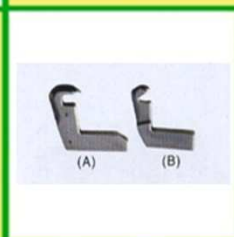

RECAMBIOS MÜLLER